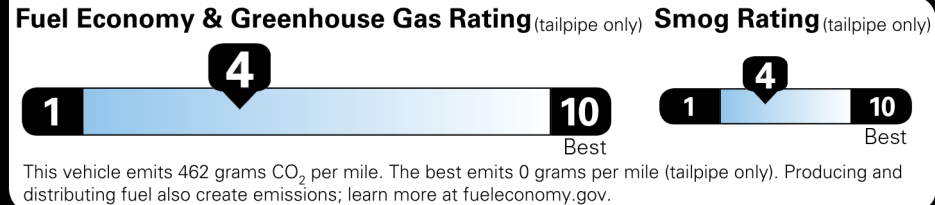

GOVERNMENT 5-STAR SAFETY RATINGS

Overall Vehicle Score ★★★★★
Based on the combined ratings of frontal, side and rollover. Should ONLY be compared to other vehicles of similar size and weight.

Frontal Crash Driver Passenger ★★★★★
Based on the risk of injury in a frontal impact. Should ONLY be compared to other vehicles of similar size and weight.

Side Crash Front seat Rear seat ★★★★★
Based on the risk of injury in a side impact.

Rollover ★★★★★
Based on the risk of rollover in a single-vehicle crash.

Star ratings range from 1 to 5 stars (★★★★★) with 5 being the highest.
Source: National Highway Traffic Safety Administration (NHTSA)
www.safercar.gov or 1-888-327-4236

EPA DOT Fuel Economy and Environment

Gasoline Vehicle

Fuel Economy
19 MPG
Std Pickups range from 12 to 87 MPG. The best vehicle rates 146 MPGe.
17 22
combined city/hwy city highway
5.3 gallons per 100 miles

You spend $4,500
more in fuel costs over 5 years compared to the average new vehicle.

Annual fuel cost $2,600

Actual results will vary for many reasons, including driving conditions and how you drive and maintain your vehicle. The average new vehicle gets 29 MPG and costs $8,500 to fuel over 5 years. Cost estimates are based on 15,000 miles per year at $3.30 per gallon. MPGe is miles per gasoline gallon equivalent. Vehicle emissions are a significant cause of climate change and smog.

fuel economy.gov
Calculate personalized estimates and compare vehicles

MANUFACTURER'S SUGGESTED RETAIL PRICE[†]	$61,590.00
DELIVERY, PROCESSING AND HANDLING FEE	2,095.00
TOTAL SUGGESTED RETAIL PRICE	$63,685.00

[†]Manufacturer's suggested retail price excludes delivery processing and handling fees, license and title fees, applicable federal, state and local taxes, and dealer and distributor options and accessories.

Delivered by Truck to: 40021
DENNY MENHOLT TOYOTA
1920 E MALL DR
RAPID CITY SD57701

TML1E1N2S0F0W0