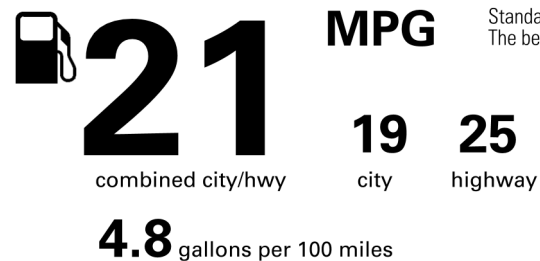

**EPA DOT Fuel Economy and Environment**

Gasoline Vehicle

**Fuel Economy**

**You spend \$3,250 more in fuel costs over 5 years** compared to the average new vehicle.

**Annual fuel cost**

**\$2,350**

**Fuel Economy & Greenhouse Gas Rating (tailpipe only) Smog Rating (tailpipe only)**